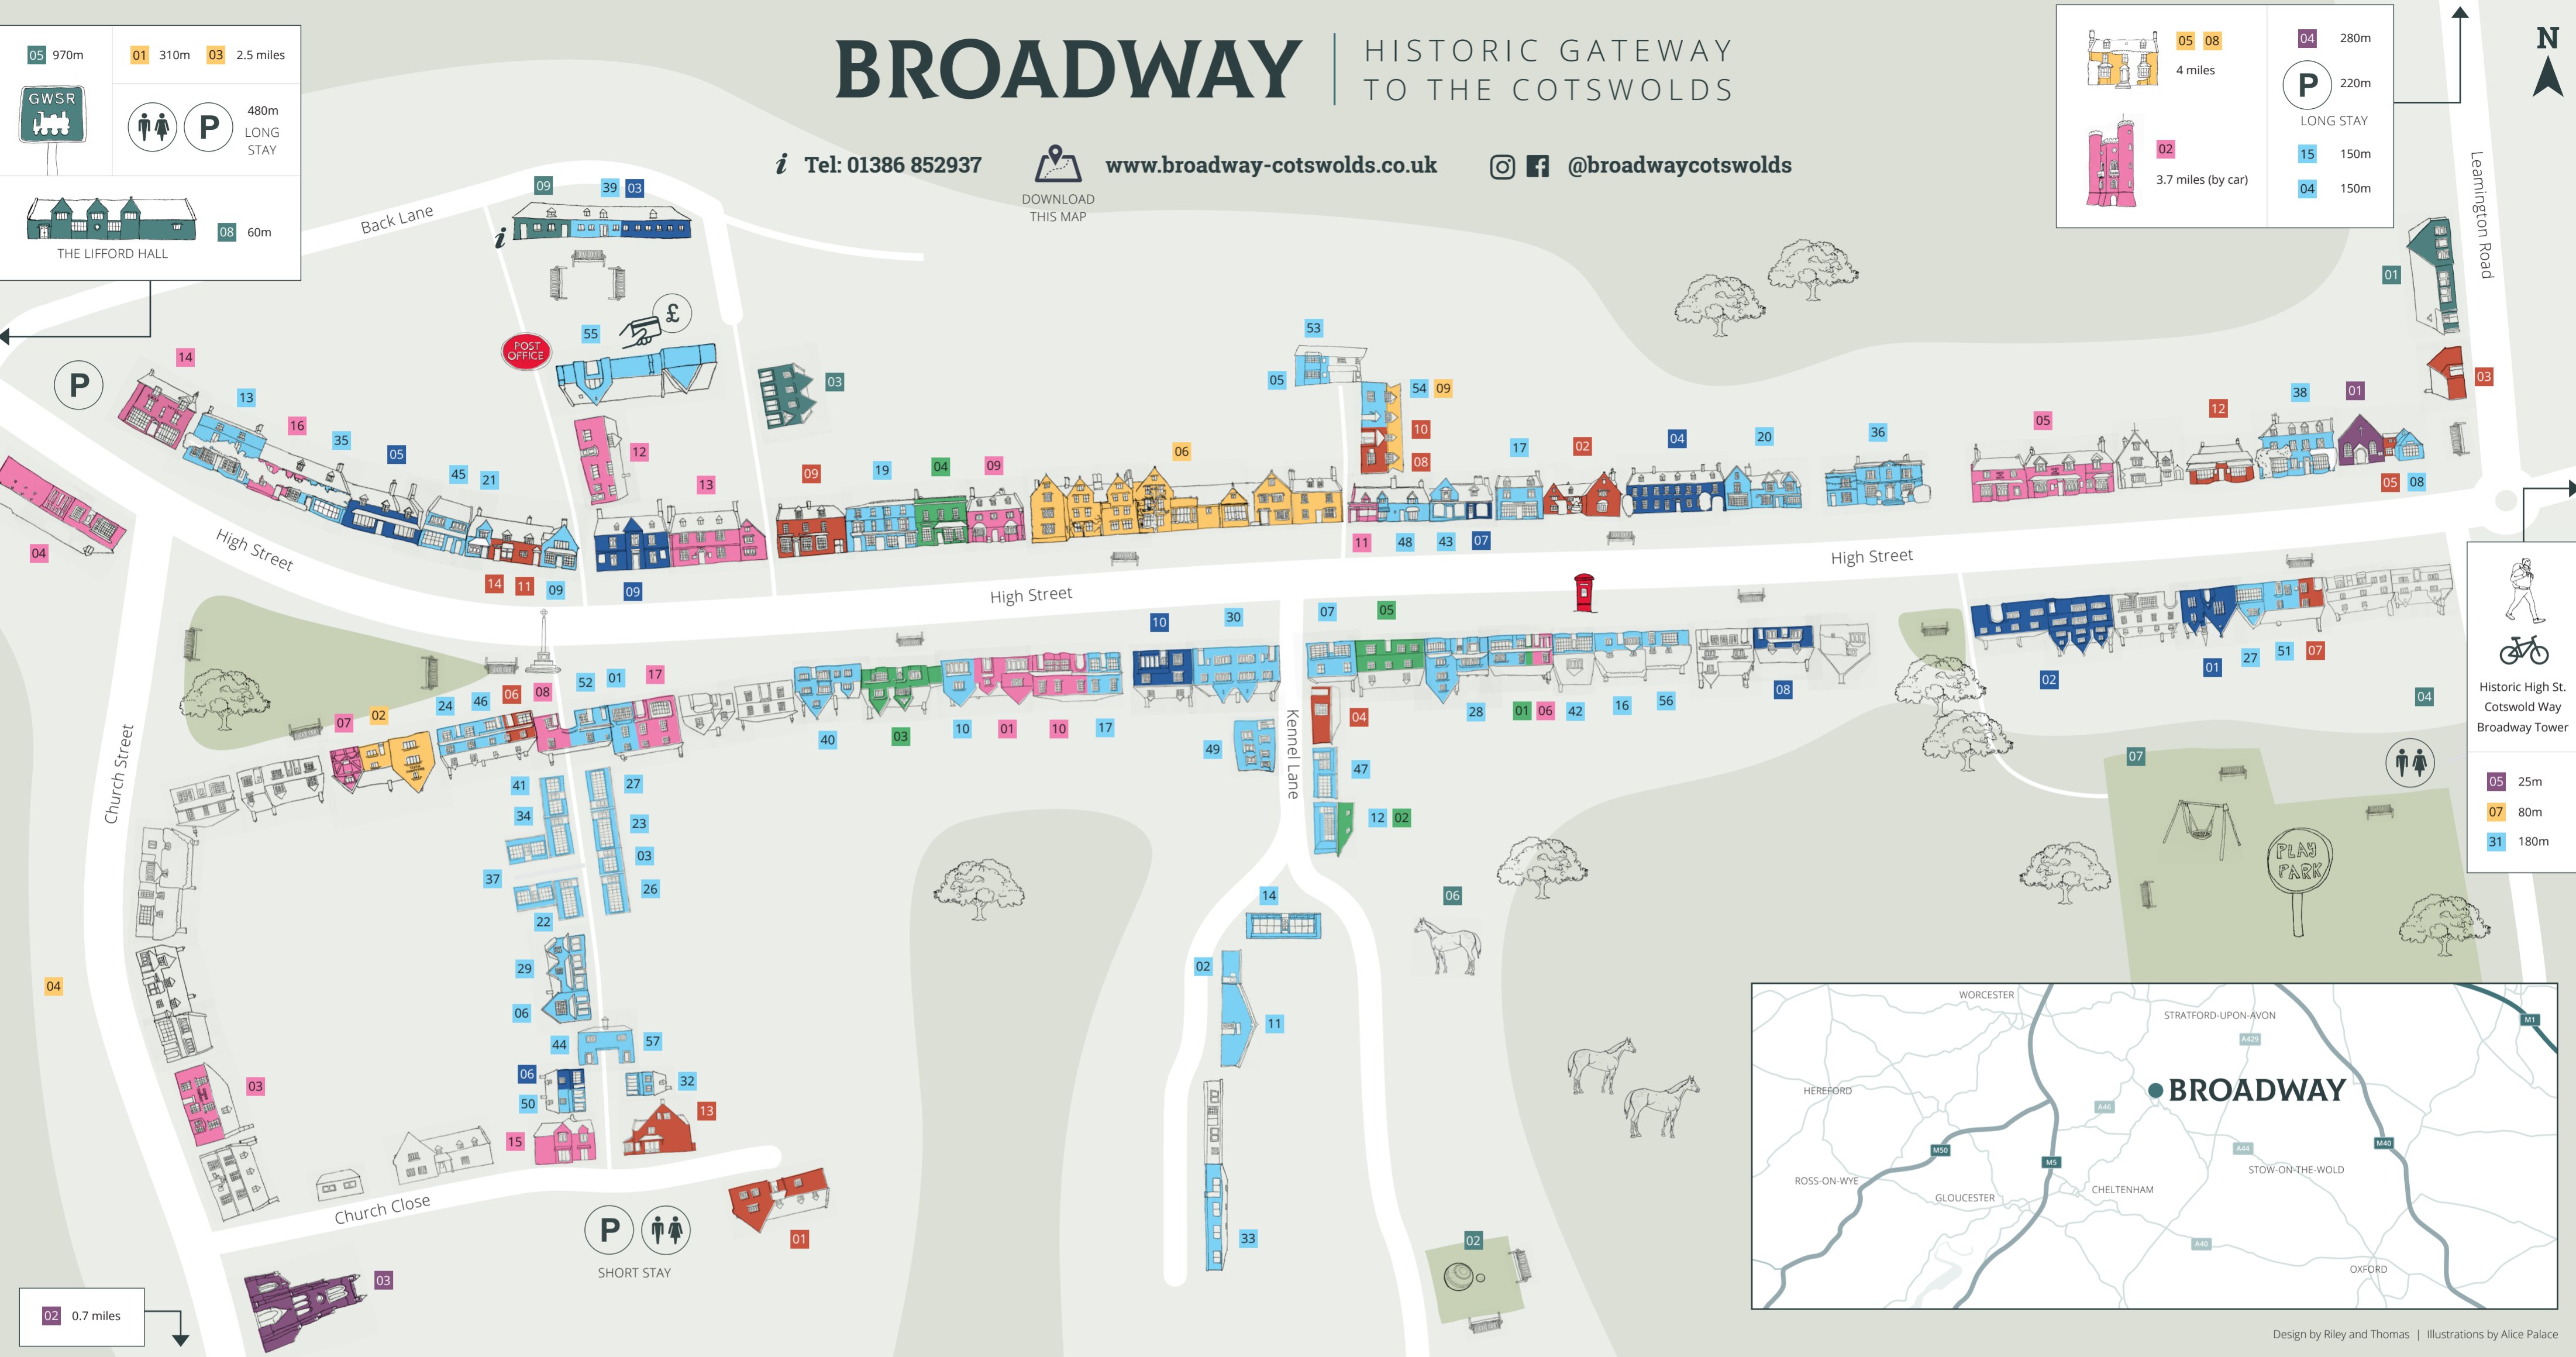

BROADWAY

HISTORIC GATEWAY
TO THE COTSWOLDS

Tel: 01386 852937

www.broadway-cotswolds.co.uk

@broadwaycotswolds

05 970m
01 310m 03 2.5 miles

480m LONG STAY

08 60m

05 08 4 miles

02 3.7 miles (by car)

04 280m
P 220m LONG STAY
15 150m
04 150m

GWSR

THE LIFFORD HALL

Design by Riley and Thomas | Illustrations by Alice Palace

Key

Broadway Business Association Members are shown in **Bold**

- Shops
- Restaurant, Cafes, Pubs & Takeaways
- Art Galleries & Museums
- Hotels & Accommodation
- Health & Beauty
- Estate Agents
- Amenities
- Churches

Shops

01 All Of My Heart - Gifts
02 Andrew Finlay - Picture Framer
03 Andrew Scott - Jeweller
04 Ashmores - Dry Cleaners

05 Audrey's of Broadway - Lingerie
06 Betty & Violet - Vintage Clothing
07 Blandford Books
08 Break - Charity Shop
09 Broadway Cookshop
10 Broadway Deli
11 Broadway Gun Room
12 Broadway Wine Co
13 Cheltenham House Antiques
14 Collins - Butchers
15 Cotswold Building Supplies
16 Cotswold Chocolate Company
17 Cotswold Distillery
18 Cotswold Trading - Gifts
19 Edinburgh Woollen Mill
20 Four Corners - Kitchens
21 Goldsmithy - Jeweller

22 Hamiltons - Pet Accessories
23 Hamiltons - Sweet Shop
24 Hilton China
25 His Master's Tailor
26 John Barleycorn - Off Licence
27 La Bulle Handbags
28 Landmark - Clothing
29 Landmark - Clothing
30 Landmark - Clothing
31 Little Soap Company
32 Love Art
33 Lyndsey Savery - Interior Design
34 Man Cave - Gifts
35 Mary Maggs - Gifts
36 OKA - Interiors
37 Pairs - Shoe Shop
38 Pavilion - Interiors

39 Plane and Saw - Gifts
40 Rikki Tikki - Toy Shop
41 Sew U Knit - Crafts
42 ShopWright - Newsagent & Gifts
43 Slate Clothing - Ladies Clothes
44 Slate Clothing - Ladies Clothes
45 Slate Shoes - Shoe Shop
46 Snowdrops - Charity Shop
47 Sue Parkinson - Ladies Clothing
48 Sue Parkinson - Lifestyle Shop
49 Sue Ryder - Charity Shop
50 Table Manners - Cookware
51 Tailor Made Bridal
52 Tea Ink - Gifts
53 The Bridal Room
54 The Broadway Florist
55 Warner Budgens - Supermarket

56 Whatever The Weather - Gifts
57 Wild at Heart - Jewellery & Gifts

Restaurants, Cafes, Pubs & Takeaways

01 Broadway Deli Cafe
02 Broadway Tower
03 Crown & Trumpet
04 Food Of India
05 Horse & Hound
06 Hunters Tea Room
07 Jockey Bar
08 Leaf & Bean
09 Lygon Wine Bar
10 Market Pantry
11 Number 32
12 Russell's Fish & Chips

Art Galleries & Museums

01 Broadway Luxury
02 Broadway Museum & Art Gallery
03 Gordon Russell Design Museum
04 Haynes Fine Art
05 John Noott Galleries
06 Old Print Gallery
07 Priory Gallery
08 Richard Hagen
09 Trinity House
10 Trinity House Modern

Hotels & Accommodation

01 Apple Tree B&B
02 Broadway Hotel & Restaurant
03 Buckland Manor Hotel
04 Cowley House
05 Dormy House Hotel
06 Lygon Arms Hotel & Restaurant
07 Olive Branch Guest House
08 The Fish Hotel
09 The Lodge at Broadway

Health & Beauty

01 Abbey Green Vets
02 Barn Close Surgery GP
03 Beautiful Wedding Hair
04 Blossom Hair Stylist
05 Broadway Dental Practice

Business Services

01 A.A. Holmes - Solicitors
02 C J Hole - Estate Agents
03 Hamptons - Estate Agents
04 Hayman Joyce - Estate Agents
05 R A Bennett - Estate Agents